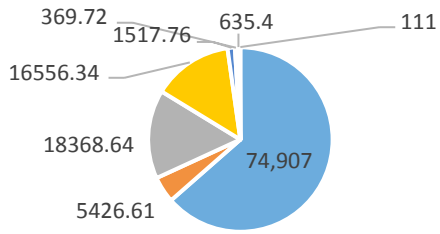

Superintendent's Compensation Package 2014/2015

- Salary
- FICA
- Retirement
- Health BC/BS
- Dental
- Vision
- Short and Long Term
- Life